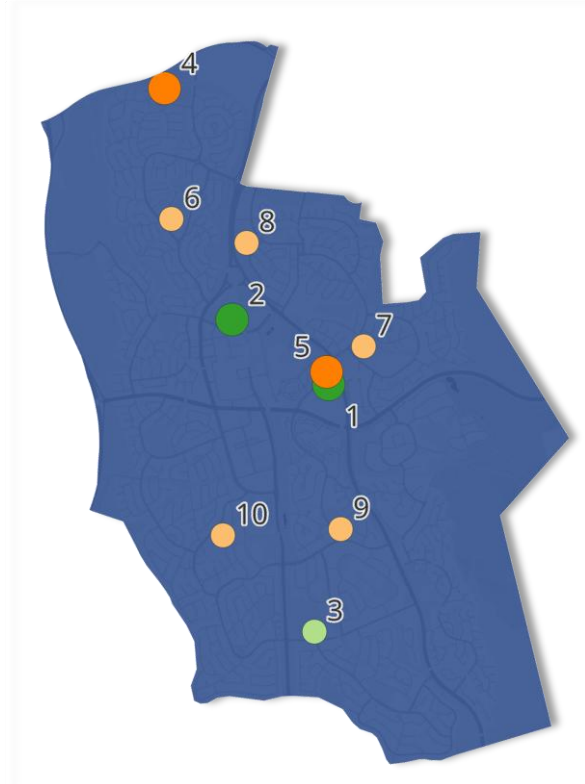

 **10** Synthetic Wickets

1 : 5,902
Per Resident

 **5** Turf Wickets

1 : 13,770
Per Resident

 **8** Net Sites
16 Lanes

1 : 2,582
Residents per Lane

No.	Field Name	Surface	Hierarchy Level
1	Phillip 101	Turf	Premier - Home
2	Phillip 401	Turf	Premier - Home
3	Mawson 105	Turf	Premier - Satellite
4	Curtin 110	Synthetic	Club - Home
5	Phillip 203	Synthetic	Club - Home
6	Curtin 203	Synthetic	Club - Satellite
7	Garran 101	Synthetic	Club - Satellite
8	Hughes 103	Synthetic	Club - Satellite
9	Mawson 303	Synthetic	Club - Satellite
10	Pearce 103	Synthetic	Club - Satellite

Cricket Facilities (Raw Provision)

 **10** Synthetic Wickets

1 : 5,902
Per Resident

 **5** Turf Wickets

1 : 13,770
Per Resident

 **8** Net Sites
16 Lanes

1 : 2,582
Residents per Lane

No.	Field Name	Surface	Hierarchy Level
1	Kaleen 201	Turf	Premier - Home
2	Macquarie 101	Turf	Premier - Home
3	Holt 301	Turf	Premier - Home
4	Aranda 103	Turf	Premier - Satellite
5	Holt 102	Turf	Premier - Satellite
6	Charnwood 129	Synthetic	Club - Home
7	Kaleen 110	Synthetic	Club - Home
8	Kaleen 109	Synthetic	Club - Home
9	Melba 104	Synthetic	Club - Home
10	Kaleen 304	Synthetic	Club - Satellite
11	Latham 104	Synthetic	Club - Satellite
12	Melba 203	Synthetic	Club - Satellite
13	Page 103	Synthetic	Club - Satellite
14	Scullin 103	Synthetic	Club - Satellite
15	Weetangera 103	Synthetic	Club - Satellite