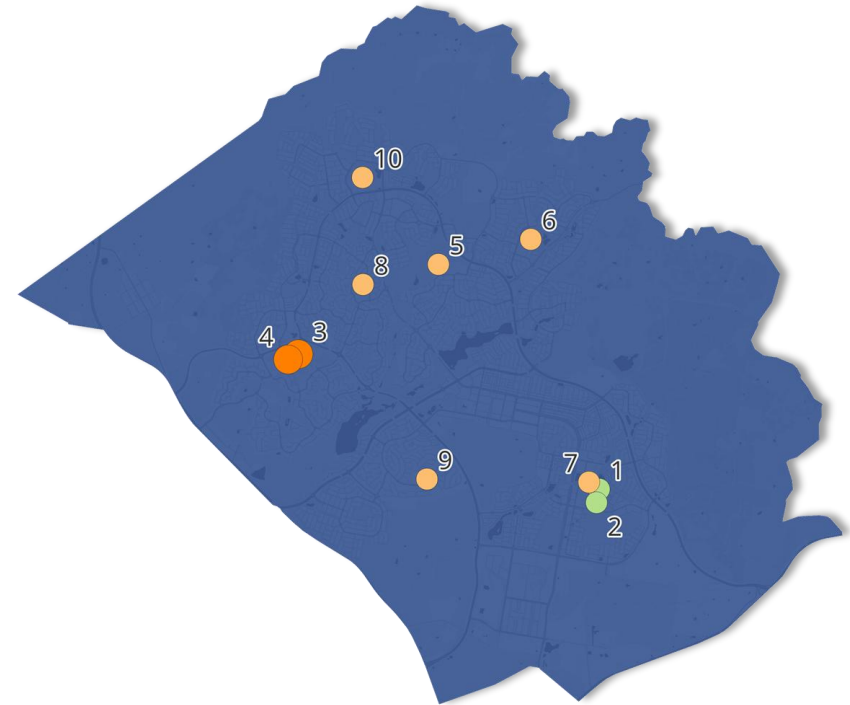

483

Junior Cricket

855

Senior Cricket

Cricket Facilities (Raw Provision)

8

Synthetic Wickets

1 : 11,861

Per Resident

2

Turf Wickets

1 : 47,445

Per Resident

6

Net Sites

17

Lanes

1 : 5,582

Residents per Lane

No.	Field Name	Surface	Hierarchy Level
1	Harrison 105	Turf	Turf - Satellite
2	Harrison 106	Turf	Turf - Satellite
3	Nicholls 301	Synthetic	Club - Home
4	Nicholls 203	Synthetic	Club - Home
5	Amaroo 203	Synthetic	Club - Satellite
6	Bonner 103	Synthetic	Club - Satellite
7	Harrison 203	Synthetic	Club - Satellite
8	Ngunnawal 103	Synthetic	Club - Satellite
9	Palmerston 103	Synthetic	Club - Satellite
10	Taylor 103	Synthetic	Club - Satellite