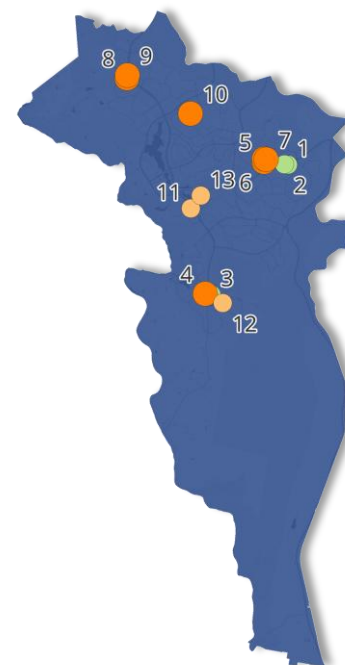

Cricket Facilities (Raw Provision)

10 Synthetic Wickets

1 : 9,139
Per Resident

3 Turf Wickets

1 : 30,462
Per Resident

10 Net Sites
28 Lanes

1 : 3,264
Residents per Lane

No.	Field Name	Surface	Hierarchy Level
1	Chisholm 102	Turf	Turf - Satellite
2	Chisholm 106	Turf	Turf - Satellite
3	Gordon 202	Turf	Turf - Satellite
4	Gordon 103	Synthetic	Club - Home
5	Gowrie 106	Synthetic	Club - Home
6	Gowrie 115	Synthetic	Club - Home
7	Gowrie 116	Synthetic	Club - Home
8	Kambah 108	Synthetic	Club - Home
9	Kambah 109	Synthetic	Club - Home
10	Wanniassa 105	Synthetic	Club - Home
11	Bonython 103	Synthetic	Club - Satellite
12	Conder 103	Synthetic	Club - Satellite
13	Isabella Plains 103	Synthetic	Club - Satellite

25,156
Total Population

+9%
Projected Change

462
Registered Participants

1.8%
Participation Rate

174
Cricket Blast

151
Junior Cricket

137
Senior Cricket

Cricket Facilities (Raw Provision)