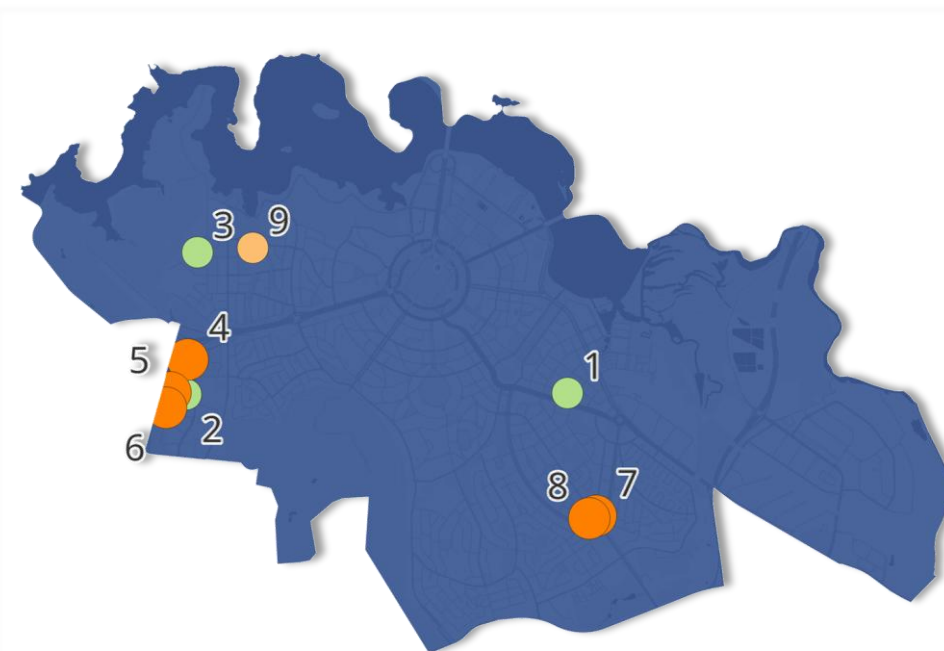

 **6** Synthetic Wickets

1 : 5,586
Per Resident

 **3** Turf Wickets

1 : 11,173
Per Resident

 **4** Net Sites
10 Lanes

1 : 3,047
Residents per Lane

No.	Field Name	Surface	Hierarchy Level
1	Kingston Oval	Turf	Turf - Satellite
2	Deakin 201	Turf	Turf - Satellite
3	Yarralumla 202	Turf	Turf - Satellite
4	Deakin 105	Synthetic	Club - Home
5	Deakin 205	Synthetic	Club - Home
6	Deakin 211	Synthetic	Club - Home
7	Narrabundah 203	Synthetic	Club - Home
8	Narrabundah 204	Synthetic	Club - Home
9	Yarralumla 104	Synthetic	Club - Satellite

Cricket Facilities (Raw Provision)

10 Synthetic Wickets

1 : 9,139
Per Resident

3 Turf Wickets

1 : 30,462
Per Resident

10 Net Sites
28 Lanes

1 : 3,264
Residents per Lane

No.	Field Name	Surface	Hierarchy Level
1	Chisholm 102	Turf	Turf - Satellite
2	Chisholm 106	Turf	Turf - Satellite
3	Gordon 202	Turf	Turf - Satellite
4	Gordon 103	Synthetic	Club - Home
5	Gowrie 106	Synthetic	Club - Home
6	Gowrie 115	Synthetic	Club - Home
7	Gowrie 116	Synthetic	Club - Home
8	Kambah 108	Synthetic	Club - Home
9	Kambah 109	Synthetic	Club - Home
10	Wanniassa 105	Synthetic	Club - Home
11	Bonython 103	Synthetic	Club - Satellite
12	Conder 103	Synthetic	Club - Satellite
13	Isabella Plains 103	Synthetic	Club - Satellite