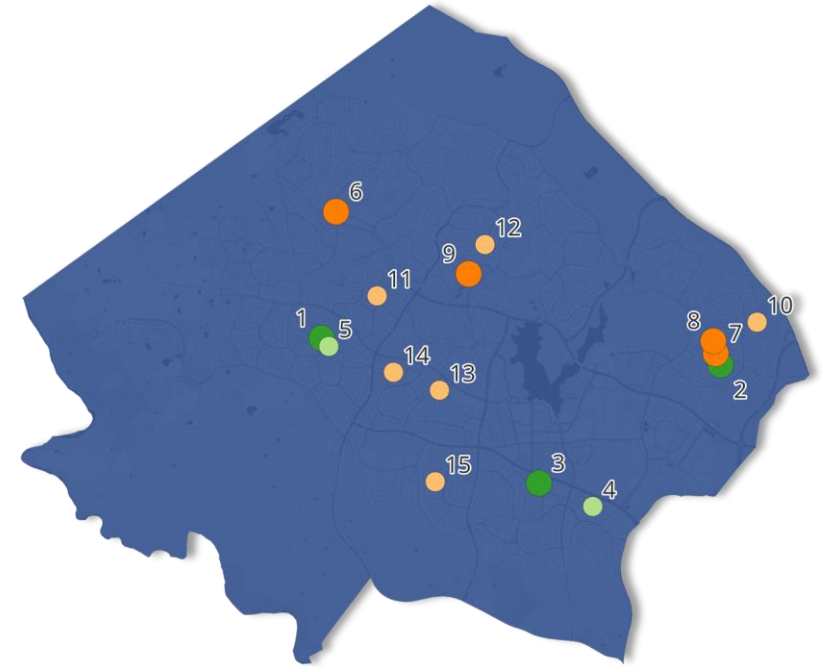

CRICKET
ACT

Appendix 2: ACT Planning Districts

Belconnen

111,153
Total Population

+16%
Projected Change

1,364
Registered Participants

1.2%
Participation Rate

389

Cricket Blast

279

Junior Cricket

696

Senior Cricket

Cricket Facilities (Raw Provision)

10 Synthetic Wickets

1 : 11,115
Per Resident

5 Turf Wickets

1 : 22,231
Per Resident

20 Net Sites
52 Lanes

1 : 2,138
Residents per Lane

No.	Field Name	Surface	Hierarchy Level
1	Kaleen 201	Turf	Premier - Home
2	Macquarie 101	Turf	Premier - Home
3	Holt 301	Turf	Premier - Home
4	Aranda 103	Turf	Premier - Satellite
5	Holt 102	Turf	Premier - Satellite
6	Charnwood 129	Synthetic	Club - Home
7	Kaleen 110	Synthetic	Club - Home
8	Kaleen 109	Synthetic	Club - Home
9	Melba 104	Synthetic	Club - Home
10	Kaleen 304	Synthetic	Club - Satellite
11	Latham 104	Synthetic	Club - Satellite
12	Melba 203	Synthetic	Club - Satellite
13	Page 103	Synthetic	Club - Satellite
14	Scullin 103	Synthetic	Club - Satellite
15	Weetangera 103	Synthetic	Club - Satellite