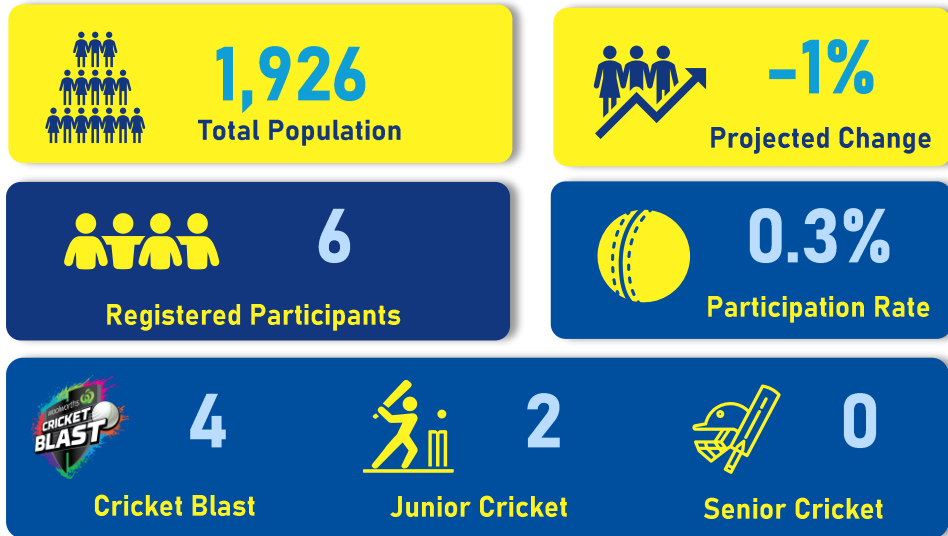

5 Turf Wickets

1 : 22,231
Per Resident

20 Net Sites
52 Lanes

1 : 2,138
Residents per Lane

No.	Field Name	Surface	Hierarchy Level
1	Kaleen 201	Turf	Premier - Home
2	Macquarie 101	Turf	Premier - Home
3	Holt 301	Turf	Premier - Home
4	Aranda 103	Turf	Premier - Satellite
5	Holt 102	Turf	Premier - Satellite
6	Charnwood 129	Synthetic	Club - Home
7	Kaleen 110	Synthetic	Club - Home
8	Kaleen 109	Synthetic	Club - Home
9	Melba 104	Synthetic	Club - Home
10	Kaleen 304	Synthetic	Club - Satellite
11	Latham 104	Synthetic	Club - Satellite
12	Melba 203	Synthetic	Club - Satellite
13	Page 103	Synthetic	Club - Satellite
14	Scullin 103	Synthetic	Club - Satellite
15	Weetangera 103	Synthetic	Club - Satellite

Cricket Facilities (Raw Provision)

Gungahlin

94,889
Total Population

+15%
Projected Change

1,742
Registered Participants

1.8%
Participation Rate

404

Cricket Blast