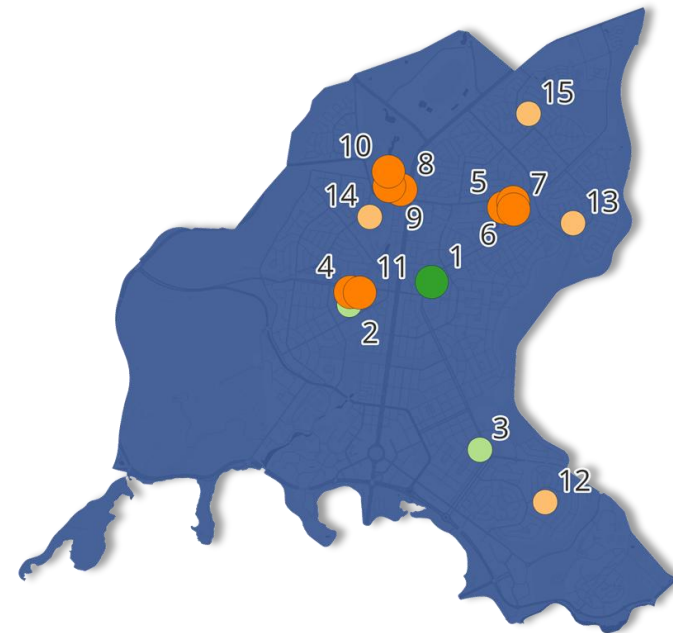

Senior Cricket

Cricket Facilities (Raw Provision)

12 Synthetic Wickets

1 : 5,702
Per Resident

3 Turf Wickets

1 : 22,806
Per Resident

5 Net Sites
11 Lanes

1 : 6,220
Residents per Lane

No.	Field Name	Surface	Hierarchy Level
1	Ainslie 201	Turf	Turf - Premier
2	O'Connor 101	Turf	Turf - Satellite
3	Reid 104	Turf	Turf - Satellite
4	O'Connor 301	Synthetic	Club - Home
5	Dickson 109	Synthetic	Club - Home
6	Dickson 110	Synthetic	Club - Home
7	Dickson 111	Synthetic	Club - Home
8	Lyneham 209	Synthetic	Club - Home
9	Lyneham 210	Synthetic	Club - Home
10	Lyneham 211	Synthetic	Club - Home
11	O'Connor 203	Synthetic	Club - Home
12	Campbell 101	Synthetic	Club - Satellite
13	Hackett 103	Synthetic	Club - Satellite
14	Lyneham 101	Synthetic	Club - Satellite
15	Watson 103	Synthetic	Club - Satellite

 **6** Synthetic Wickets

1 : 5,586
Per Resident

 **3** Turf Wickets

1 : 11,173
Per Resident

 **4** Net Sites
10 Lanes

1 : 3,047
Residents per Lane

No.	Field Name	Surface	Hierarchy Level
1	Kingston Oval	Turf	Turf - Satellite
2	Deakin 201	Turf	Turf - Satellite
3	Yarralumla 202	Turf	Turf - Satellite
4	Deakin 105	Synthetic	Club - Home
5	Deakin 205	Synthetic	Club - Home
6	Deakin 211	Synthetic	Club - Home
7	Narrabundah 203	Synthetic	Club - Home
8	Narrabundah 204	Synthetic	Club - Home
9	Yarralumla 104	Synthetic	Club - Satellite