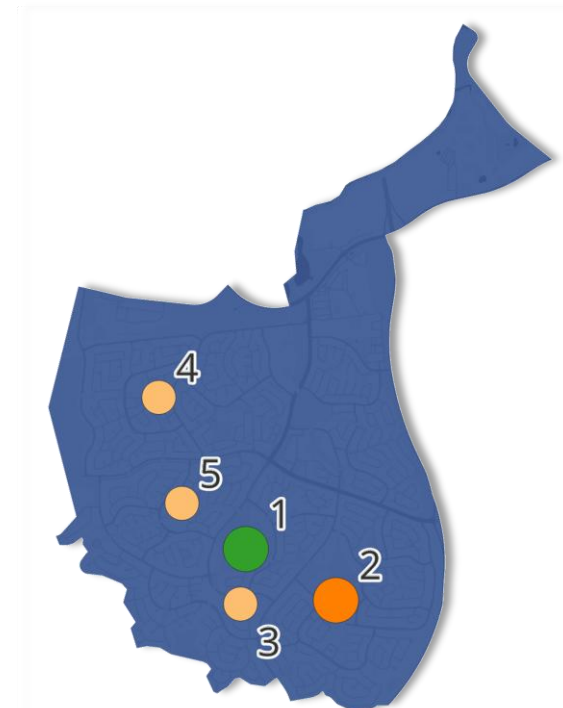

Cricket Facilities (Raw Provision)

10 Synthetic Wickets

1 : 9,139
Per Resident

3 Turf Wickets

1 : 30,462
Per Resident

10 Net Sites
28 Lanes

1 : 3,264
Residents per Lane

No.	Field Name	Surface	Hierarchy Level
1	Chisholm 102	Turf	Turf - Satellite
2	Chisholm 106	Turf	Turf - Satellite
3	Gordon 202	Turf	Turf - Satellite
4	Gordon 103	Synthetic	Club - Home
5	Gowrie 106	Synthetic	Club - Home
6	Gowrie 115	Synthetic	Club - Home
7	Gowrie 116	Synthetic	Club - Home
8	Kambah 108	Synthetic	Club - Home
9	Kambah 109	Synthetic	Club - Home
10	Wanniassa 105	Synthetic	Club - Home
11	Bonython 103	Synthetic	Club - Satellite
12	Conder 103	Synthetic	Club - Satellite
13	Isabella Plains 103	Synthetic	Club - Satellite

4 Synthetic Wickets

1 : 6,289
Per Resident

1 Turf Wickets

1 : 25,156
Per Resident

6 Net Sites

1 : 1,258
Residents per Lane

20 Lanes

No.	Field Name	Surface	Hierarchy Level
1	Stirling 101	Turf	Turf - Premier
2	Waramanga 109	Synthetic	Club - Home
3	Chapman 102	Synthetic	Club - Satellite
4	Duffy 101	Synthetic	Club - Satellite
5	Rivett 104	Synthetic	Club - Satellite

Woden Valley

 **41,311**
Total Population

 **+16%**
Projected Change

 **629**
Registered Participants

 **1.5%**
Participation Rate

 **220**  **161**  **248**
Cricket Blast Junior Cricket Senior Cricket

Cricket Facilities (Raw Provision)

 **10** Synthetic Wickets

1 : 5,902
Per Resident

 **5** Turf Wickets

1 : 13,770
Per Resident

 **8** Net Sites
16 Lanes

1 : 2,582
Residents per Lane

No.	Field Name	Surface	Hierarchy Level
1	Phillip 101	Turf	Premier - Home
2	Phillip 401	Turf	Premier - Home
3	Mawson 105	Turf	Premier - Satellite
4	Curtin 110	Synthetic	Club - Home
5	Phillip 203	Synthetic	Club - Home
6	Curtin 203	Synthetic	Club - Satellite
7	Garran 101	Synthetic	Club - Satellite
8	Hughes 103	Synthetic	Club - Satellite
9	Mawson 303	Synthetic	Club - Satellite
10	Pearce 103	Synthetic	Club - Satellite