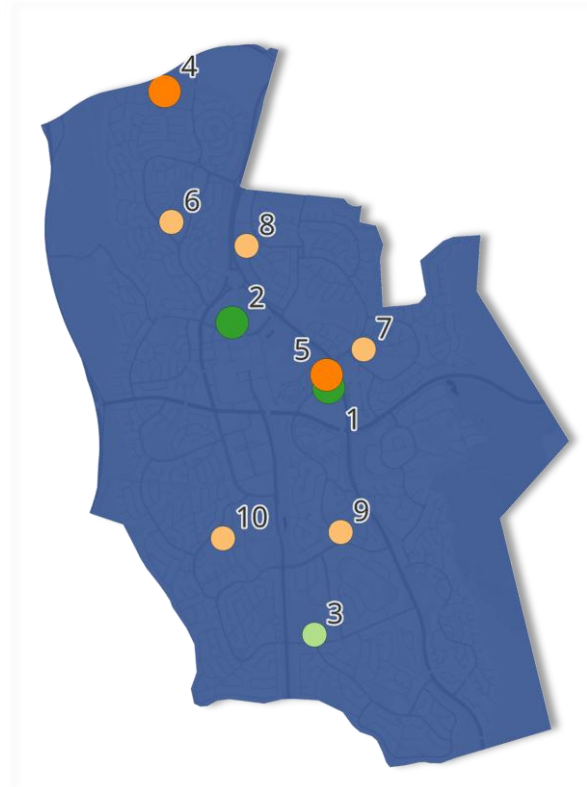

4 Synthetic Wickets

1 : 6,289
Per Resident

1 Turf Wickets

1 : 25,156
Per Resident

6 Net Sites

1 : 1,258
Residents per Lane

20 Lanes

No.	Field Name	Surface	Hierarchy Level
1	Stirling 101	Turf	Turf - Premier
2	Waramanga 109	Synthetic	Club - Home
3	Chapman 102	Synthetic	Club - Satellite
4	Duffy 101	Synthetic	Club - Satellite
5	Rivett 104	Synthetic	Club - Satellite

Woden Valley

 **41,311**
Total Population

 **+16%**
Projected Change

 **629**
Registered Participants

 **1.5%**
Participation Rate

 **220**  **161**  **248**
Cricket Blast Junior Cricket Senior Cricket

Cricket Facilities (Raw Provision)

 **10** Synthetic Wickets

1 : 5,902
Per Resident

 **5** Turf Wickets

1 : 13,770
Per Resident

 **8** Net Sites
16 Lanes

1 : 2,582
Residents per Lane

No.	Field Name	Surface	Hierarchy Level
1	Phillip 101	Turf	Premier - Home
2	Phillip 401	Turf	Premier - Home
3	Mawson 105	Turf	Premier - Satellite
4	Curtin 110	Synthetic	Club - Home
5	Phillip 203	Synthetic	Club - Home
6	Curtin 203	Synthetic	Club - Satellite
7	Garran 101	Synthetic	Club - Satellite
8	Hughes 103	Synthetic	Club - Satellite
9	Mawson 303	Synthetic	Club - Satellite
10	Pearce 103	Synthetic	Club - Satellite

Cricket Facilities (Raw Provision)

 **10** Synthetic Wickets

1 : 5,902
Per Resident

 **5** Turf Wickets

1 : 13,770
Per Resident

 **8** Net Sites
16 Lanes

1 : 2,582
Residents per Lane

No.	Field Name	Surface	Hierarchy Level
1	Kaleen 201	Turf	Premier - Home
2	Macquarie 101	Turf	Premier - Home
3	Holt 301	Turf	Premier - Home
4	Aranda 103	Turf	Premier - Satellite
5	Holt 102	Turf	Premier - Satellite
6	Charnwood 129	Synthetic	Club - Home
7	Kaleen 110	Synthetic	Club - Home
8	Kaleen 109	Synthetic	Club - Home
9	Melba 104	Synthetic	Club - Home
10	Kaleen 304	Synthetic	Club - Satellite
11	Latham 104	Synthetic	Club - Satellite
12	Melba 203	Synthetic	Club - Satellite
13	Page 103	Synthetic	Club - Satellite
14	Scullin 103	Synthetic	Club - Satellite
15	Weetangera 103	Synthetic	Club - Satellite